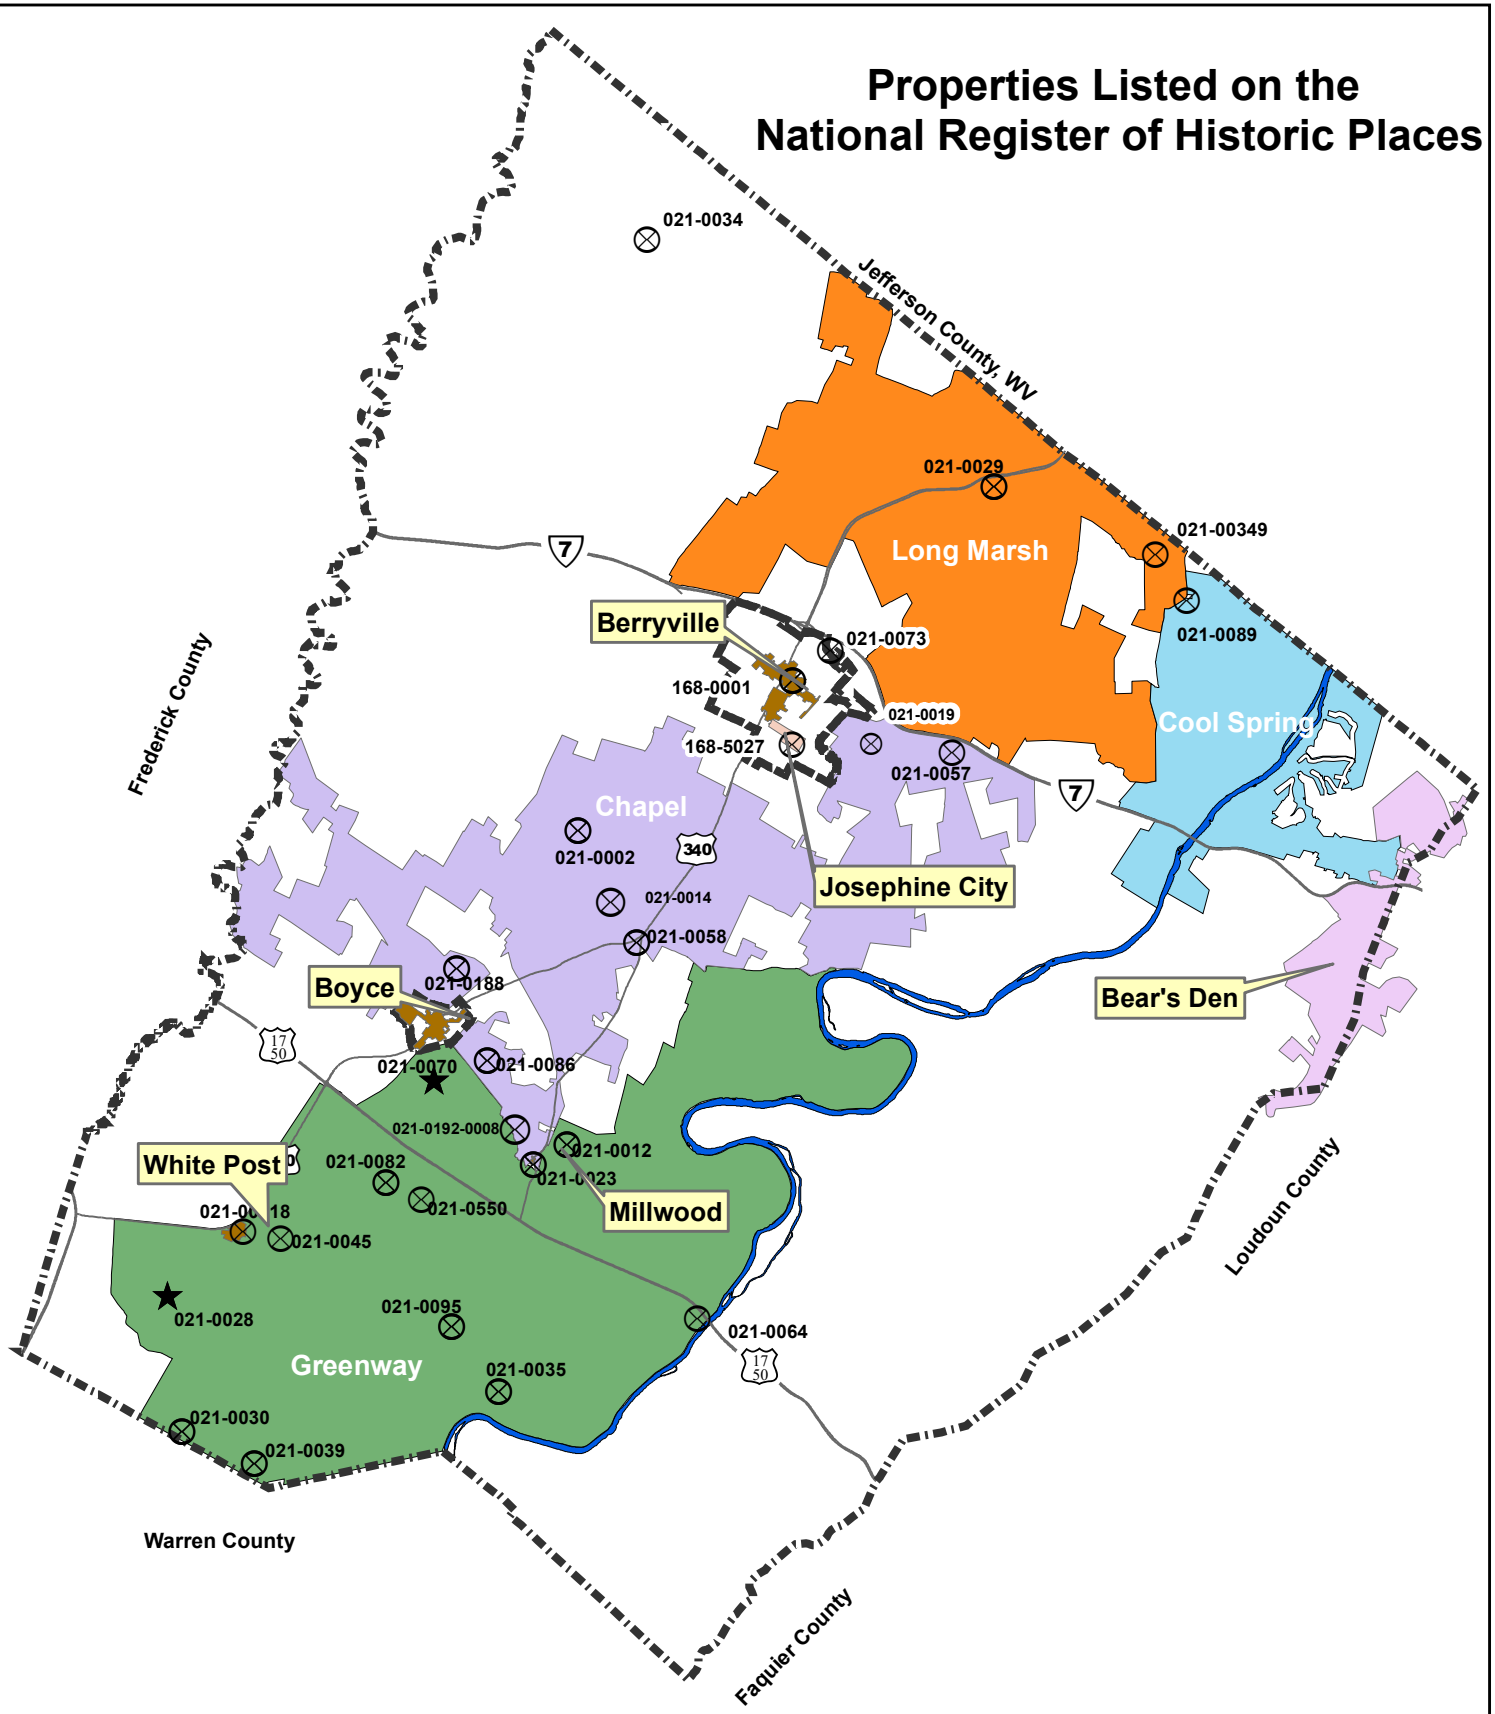

Properties Listed on the National Register of Historic Places

1 0.5 0 1 Miles

Clarke County GIS
September 13, 2021

National Register Districts

- Cool Spring
- Greenway
- Long Marsh
- Blue Ridge
- Chapel
- Josephine City
- Berryville, Boyce, White Post, Millwood

Shenandoah River

- X National Register Properties
- ★ National Historic Landmark